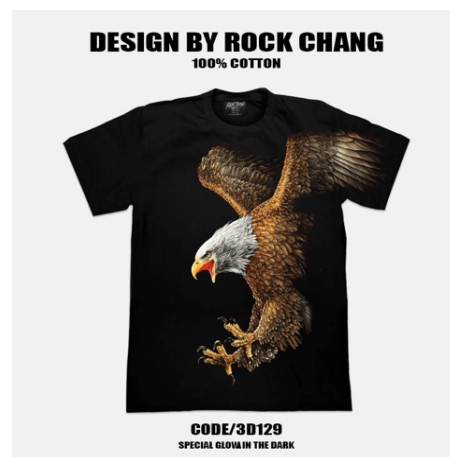

S/10,M/15,L/15,XL/15,2XL/10 = 65 PCS

**# HD-141**

S/5,M/10,L/10,XL/10,2XL/5 = 40 PCS

**# 3D-162**

S/10,M/20,L/20,XL/15,2XL/10 = 75 PCS

**# 3D-129**

S/5,M/10,2XL/5 = 20 PCS

**DESIGN BY ROCK CHANG**  
100% COTTON