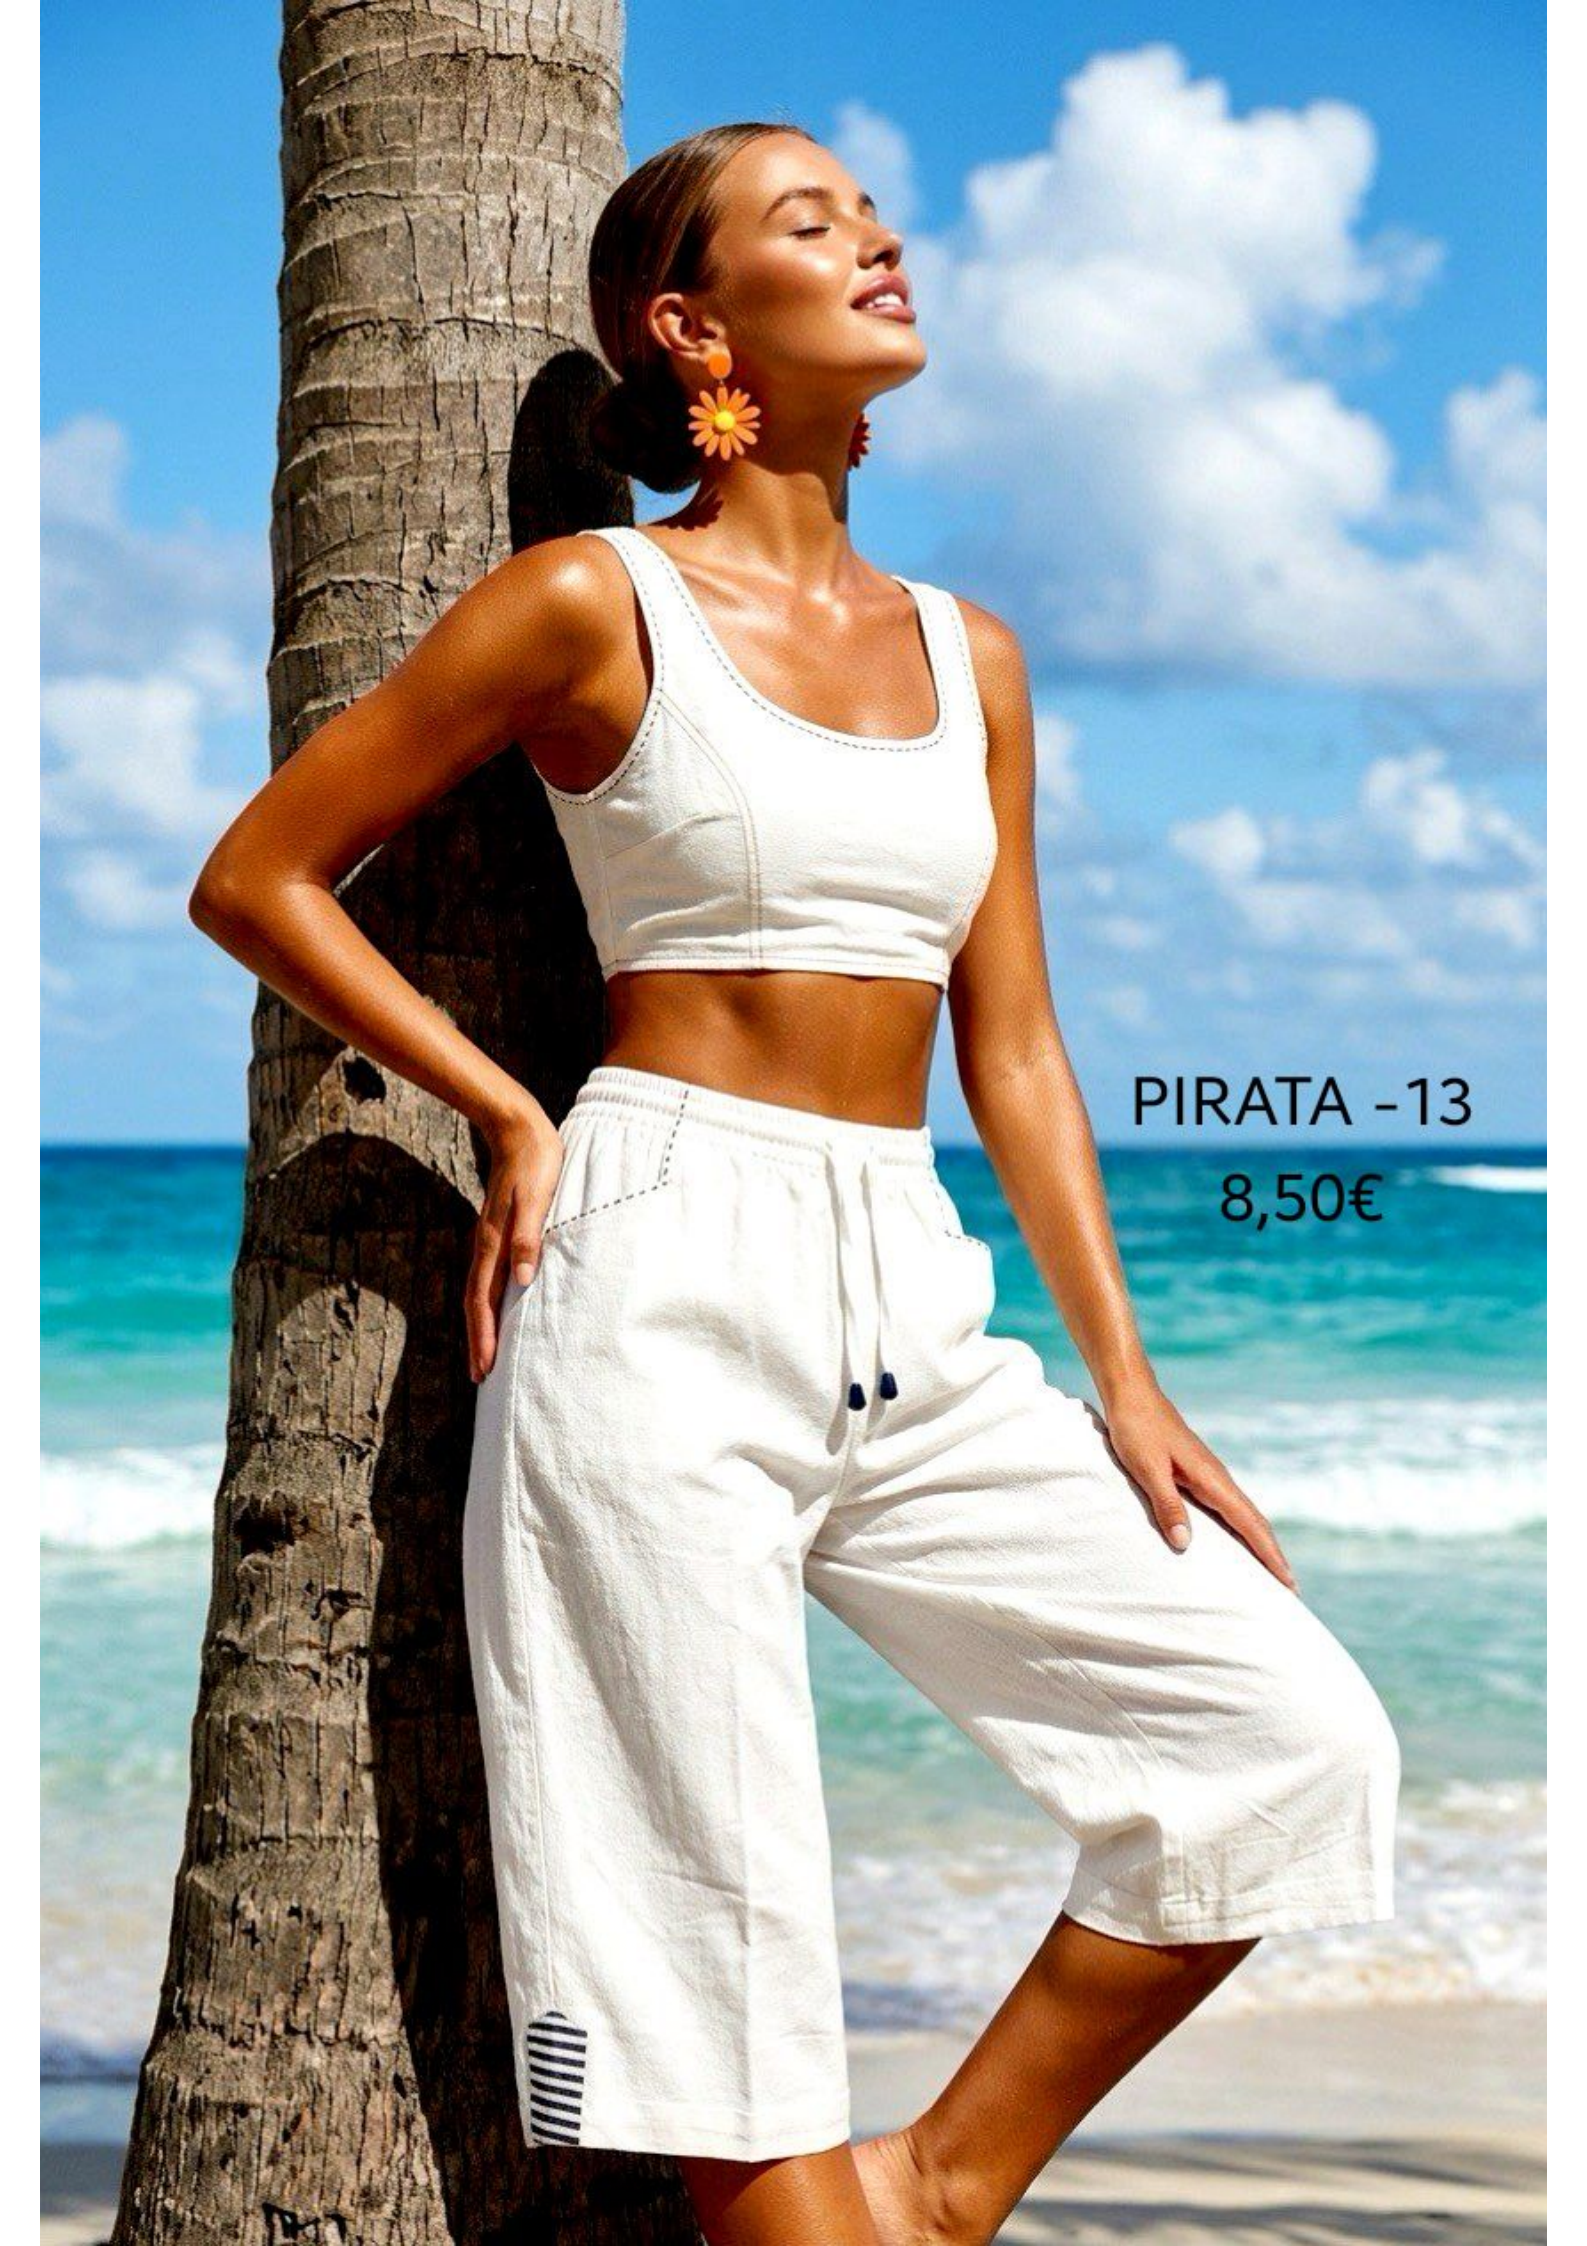

PIRATA -13

8,50€