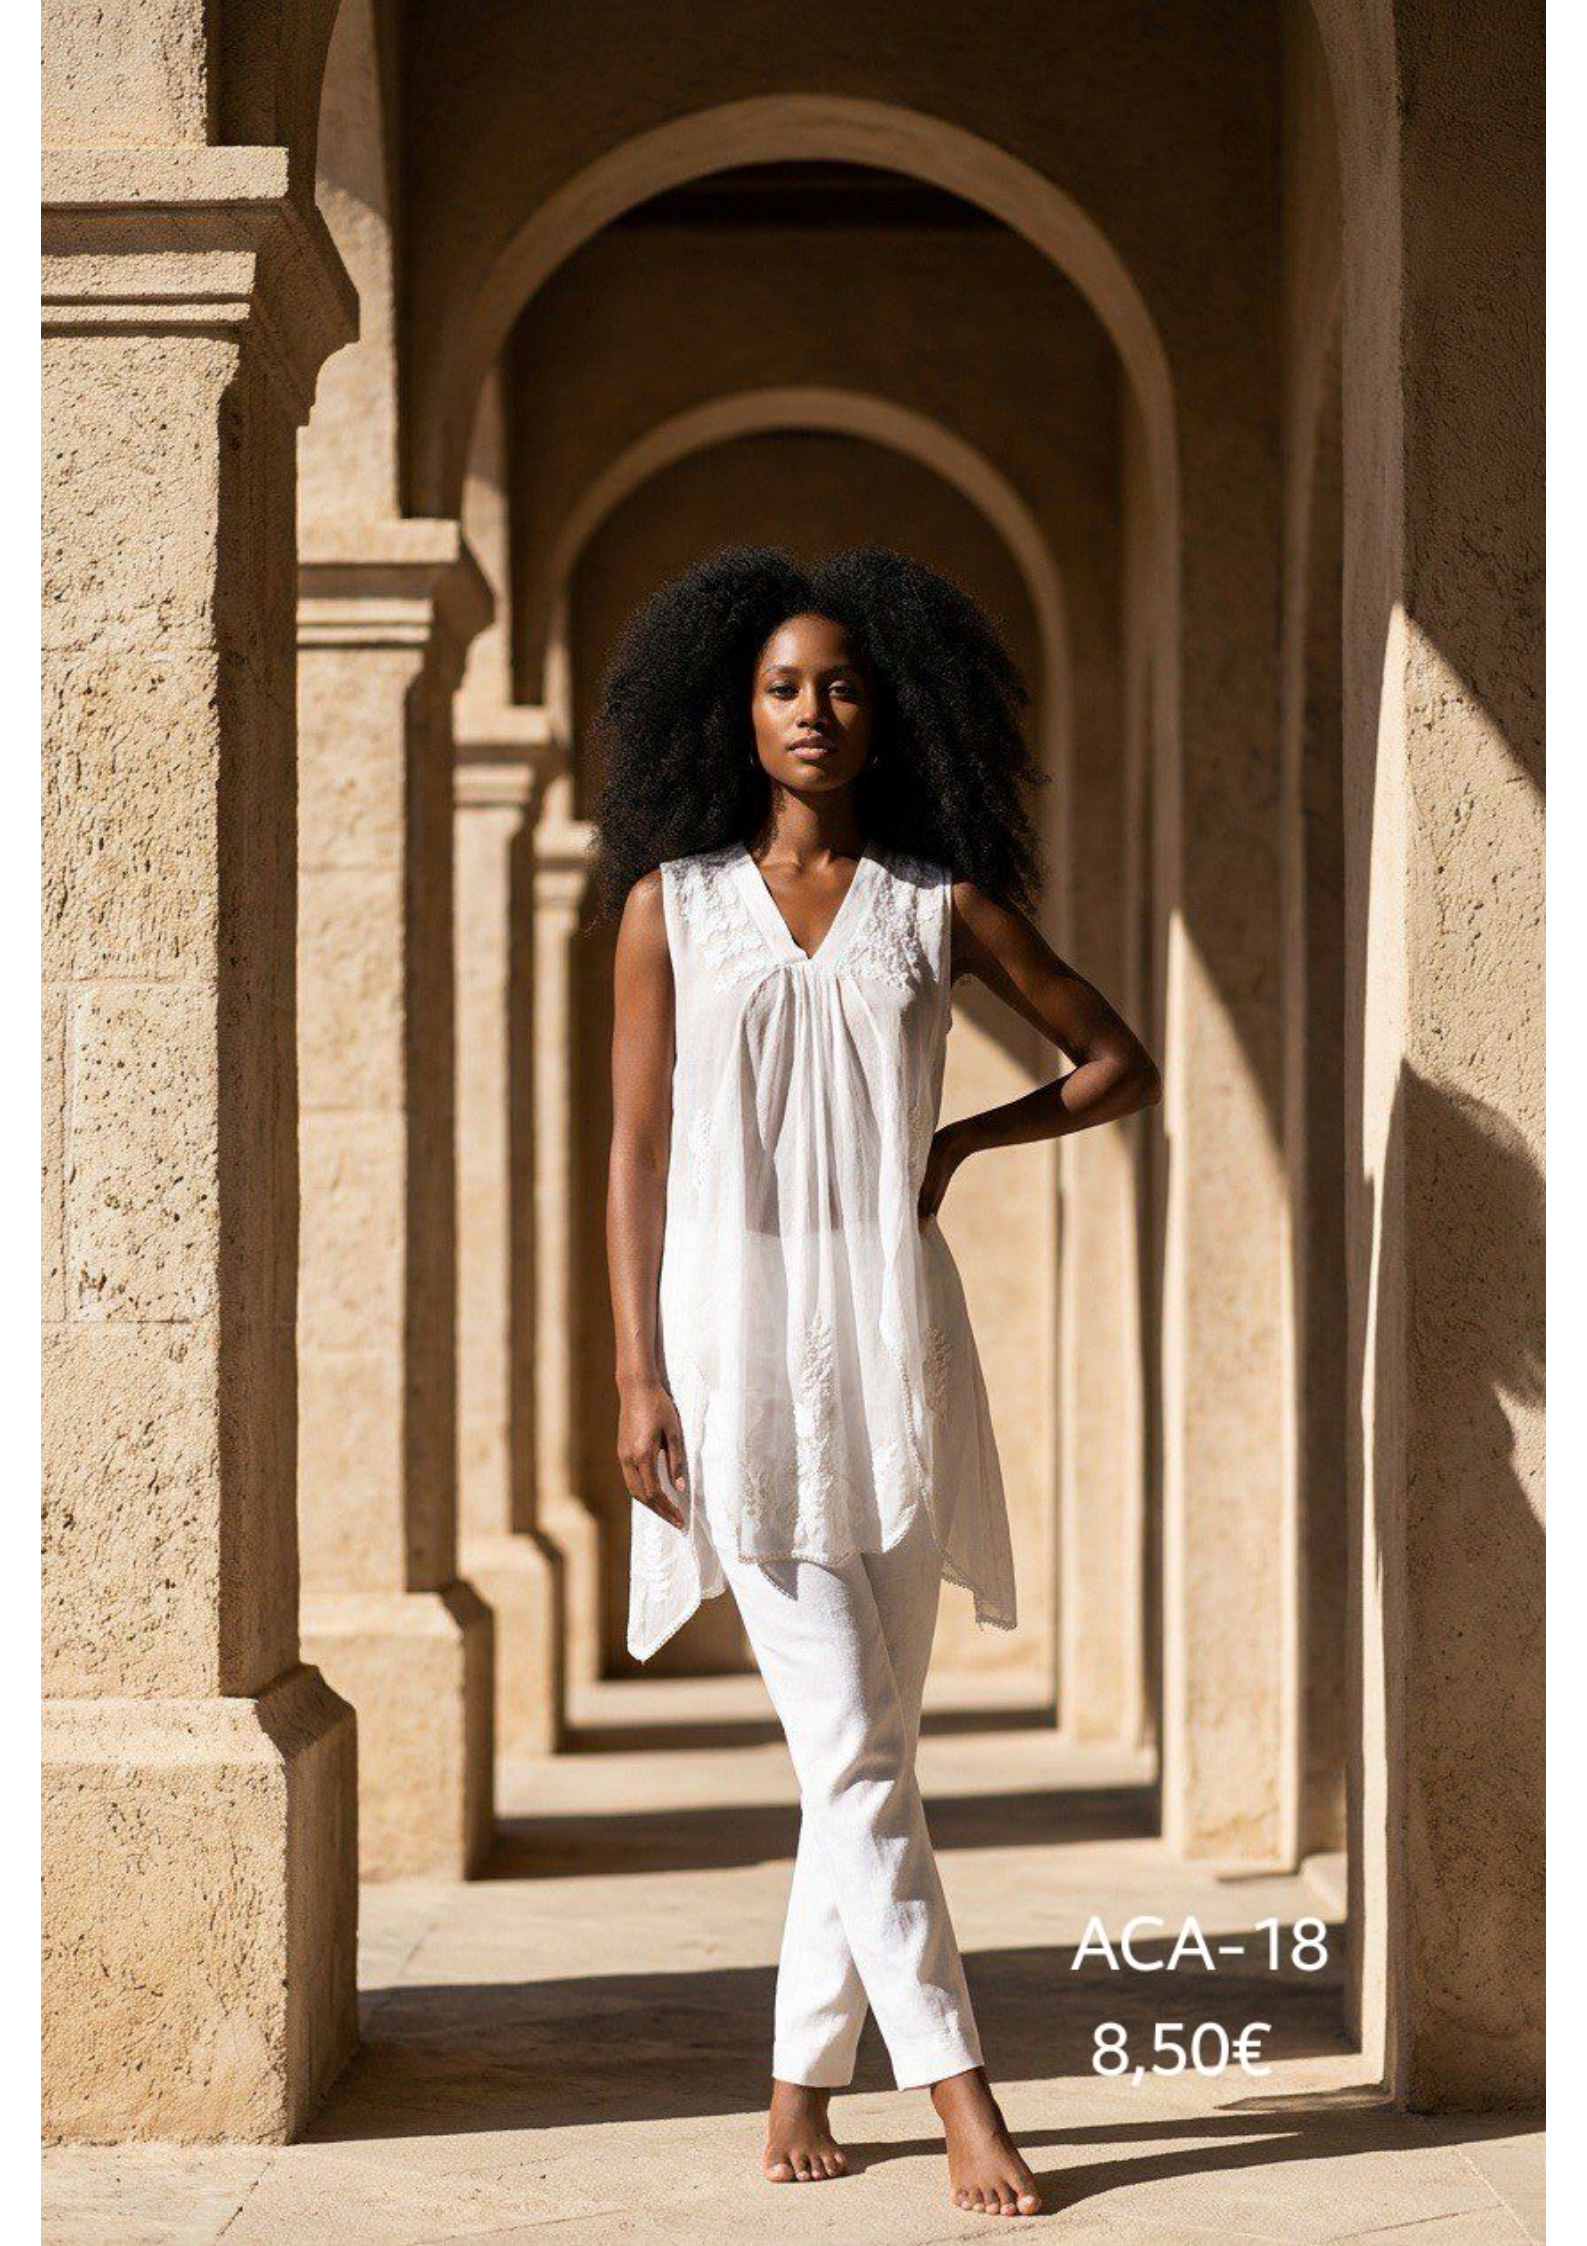

ACA-18

8,50€