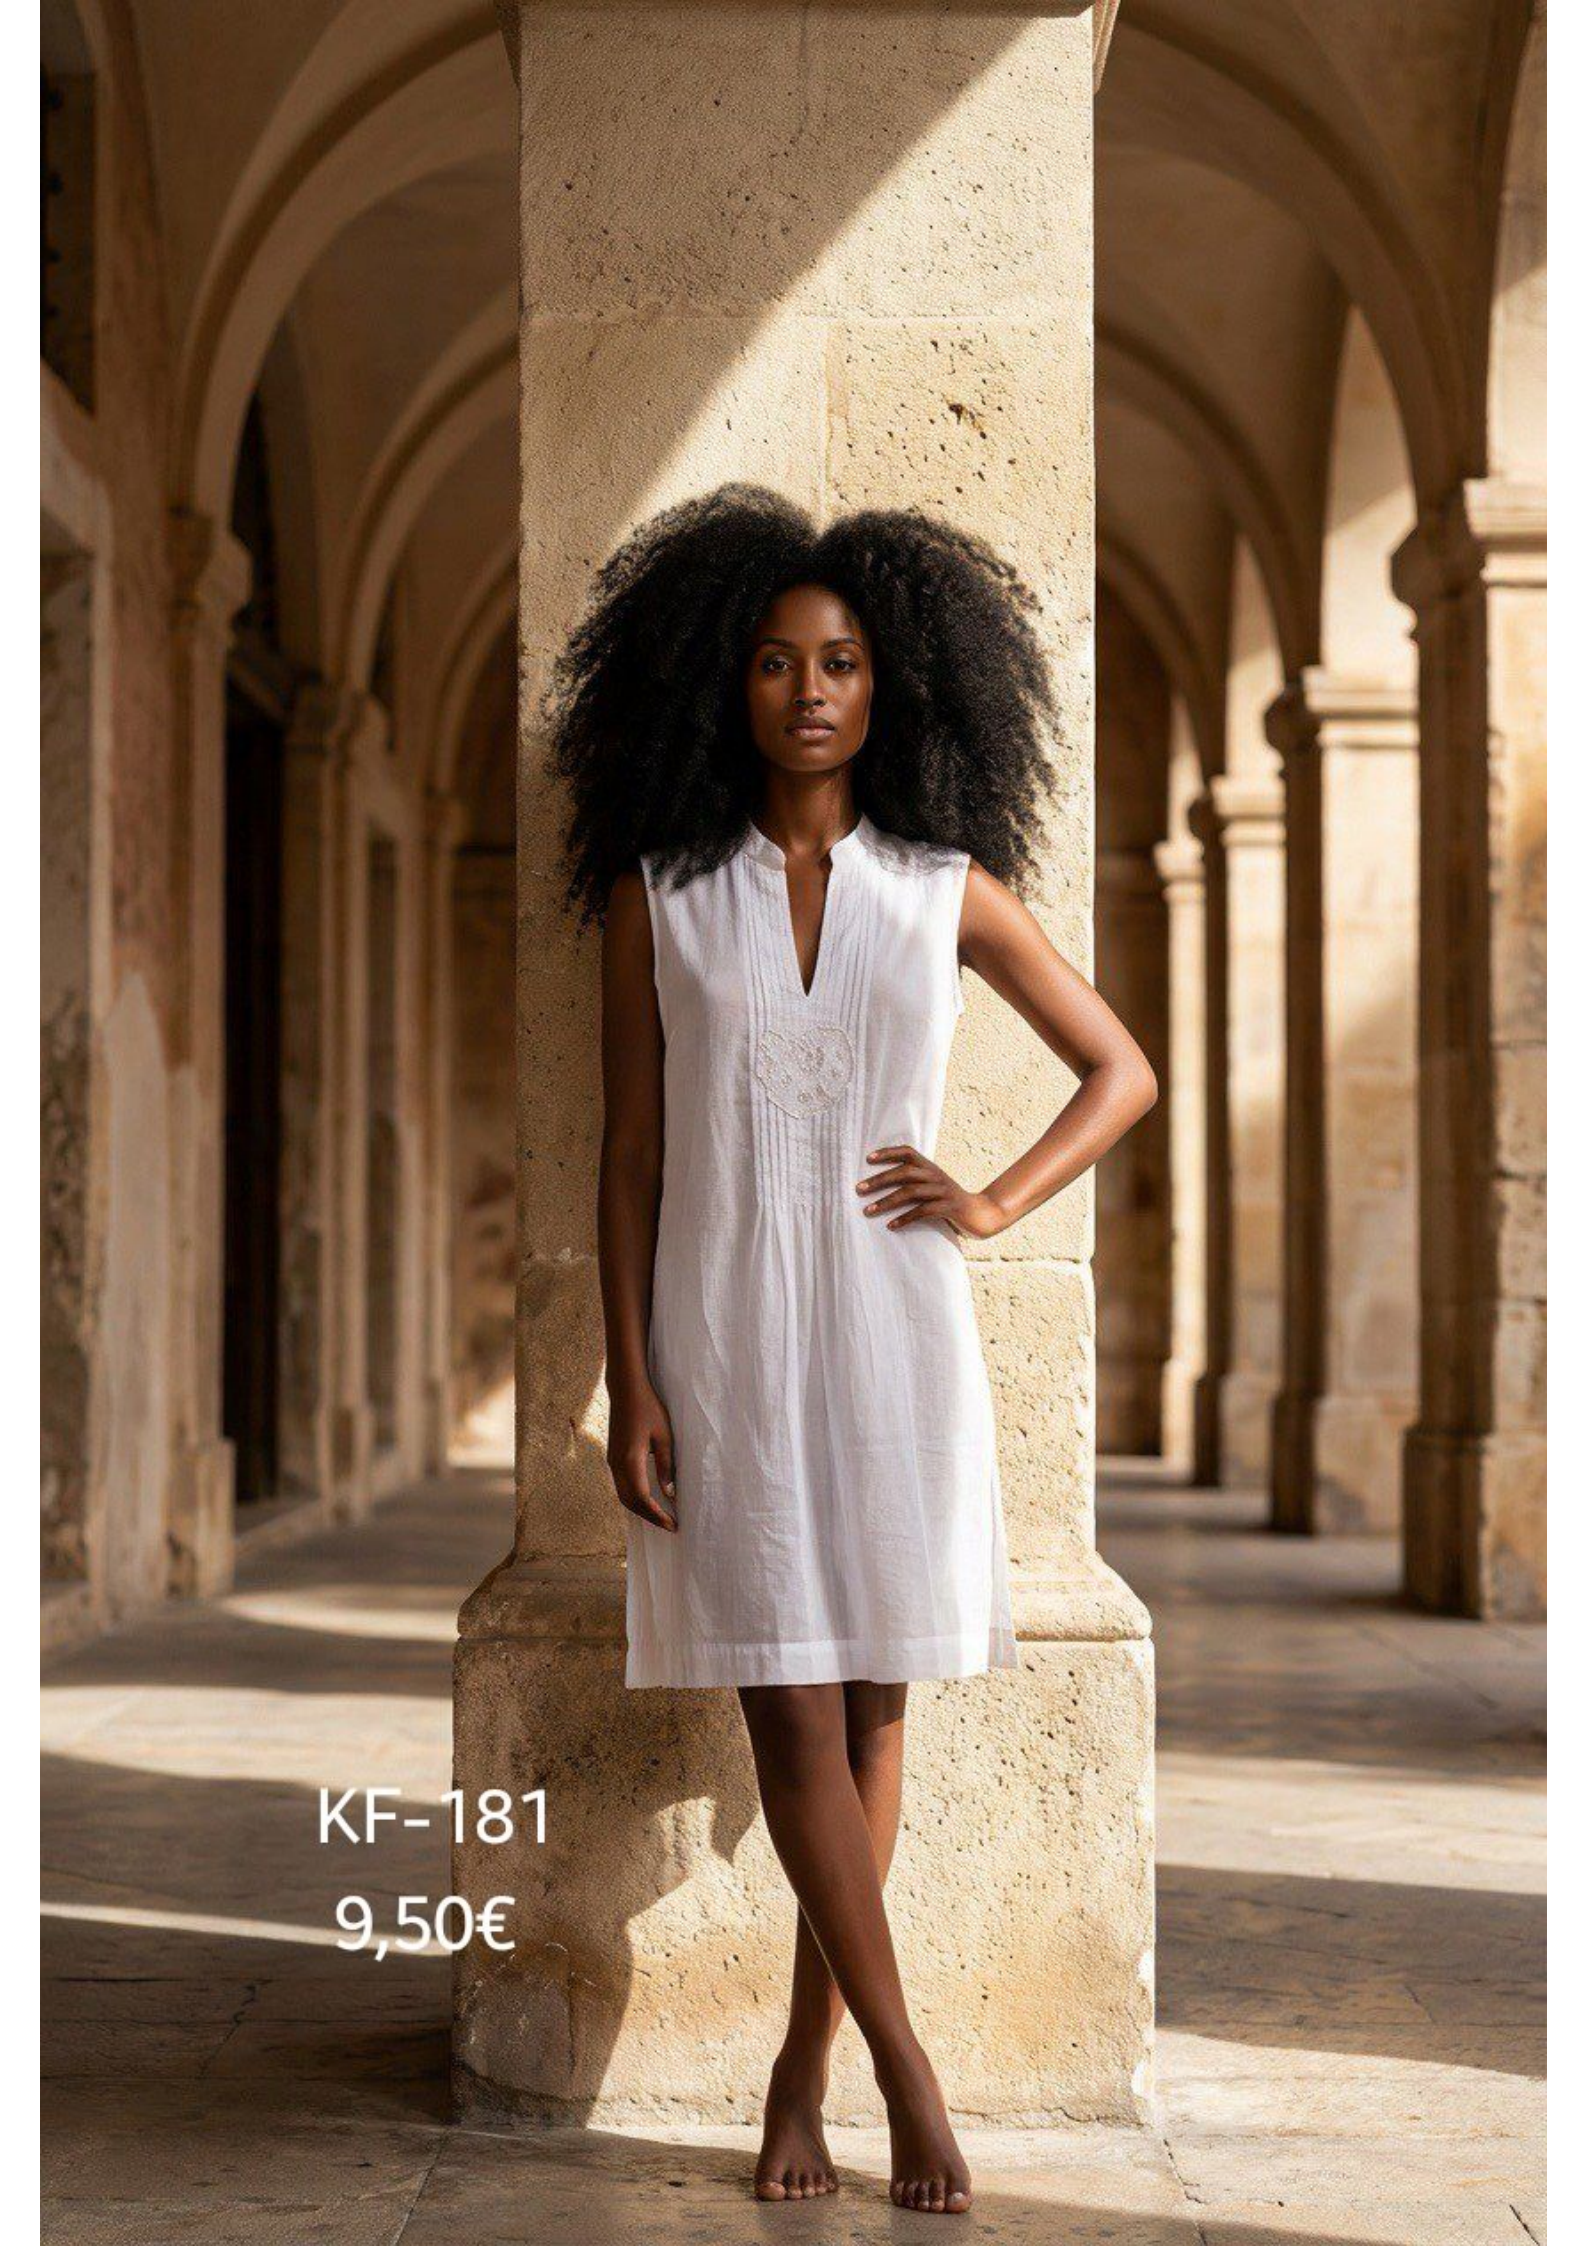

KF-181

9,50€