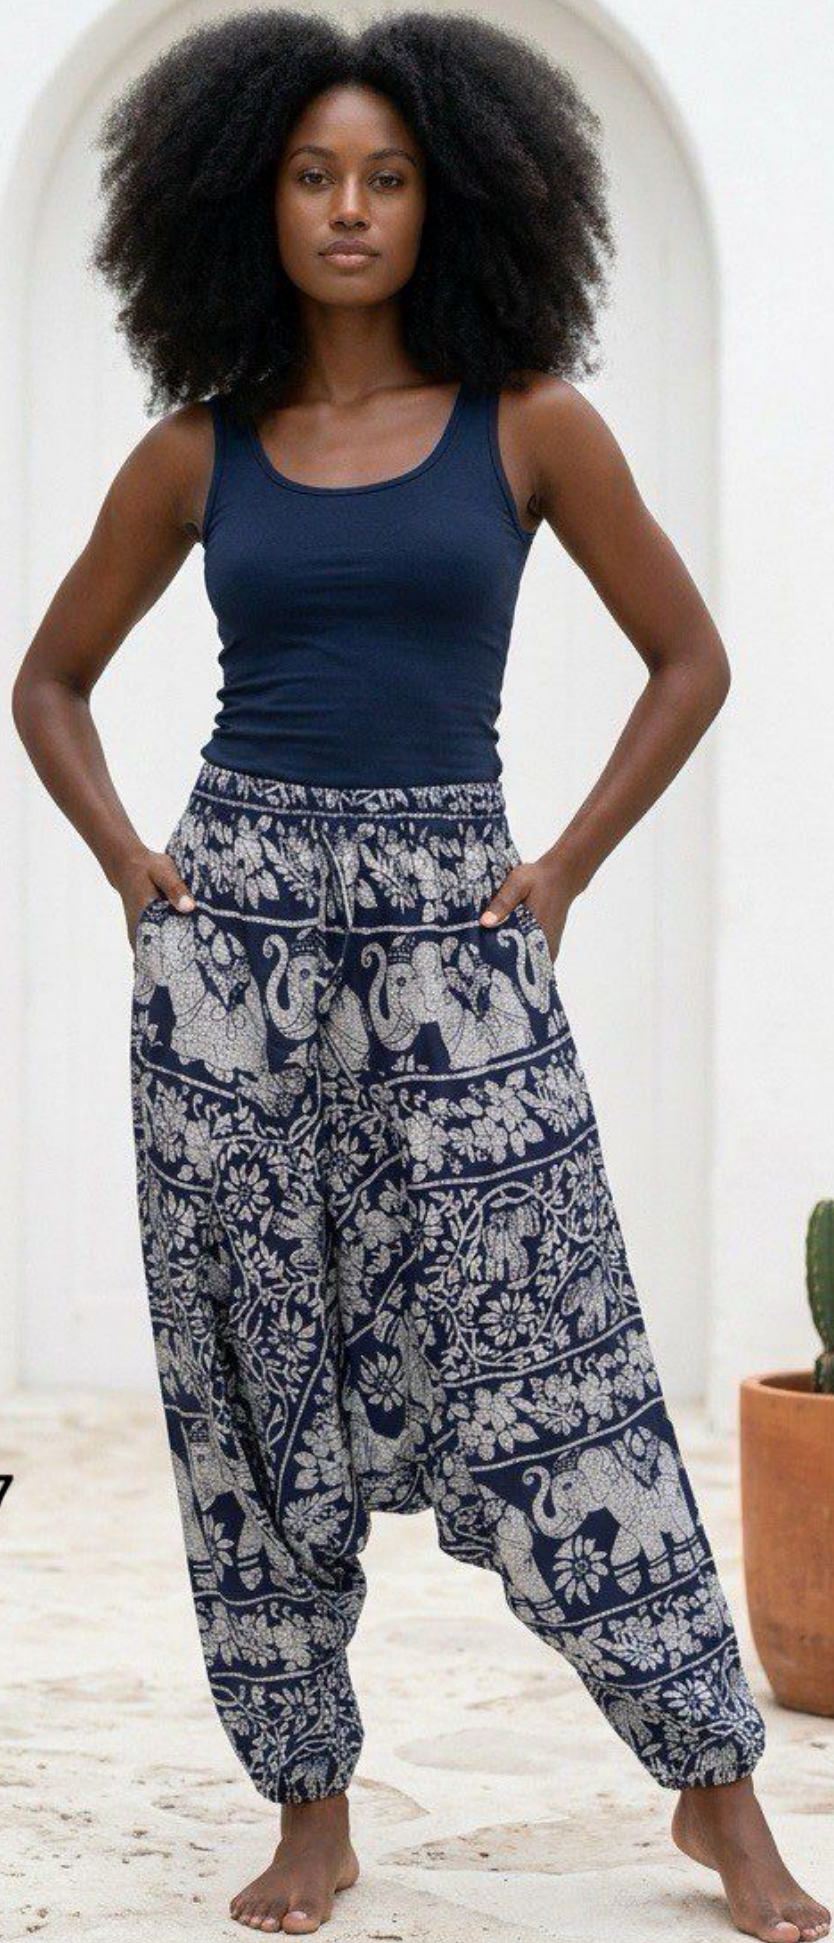

REF:3167

6,50€